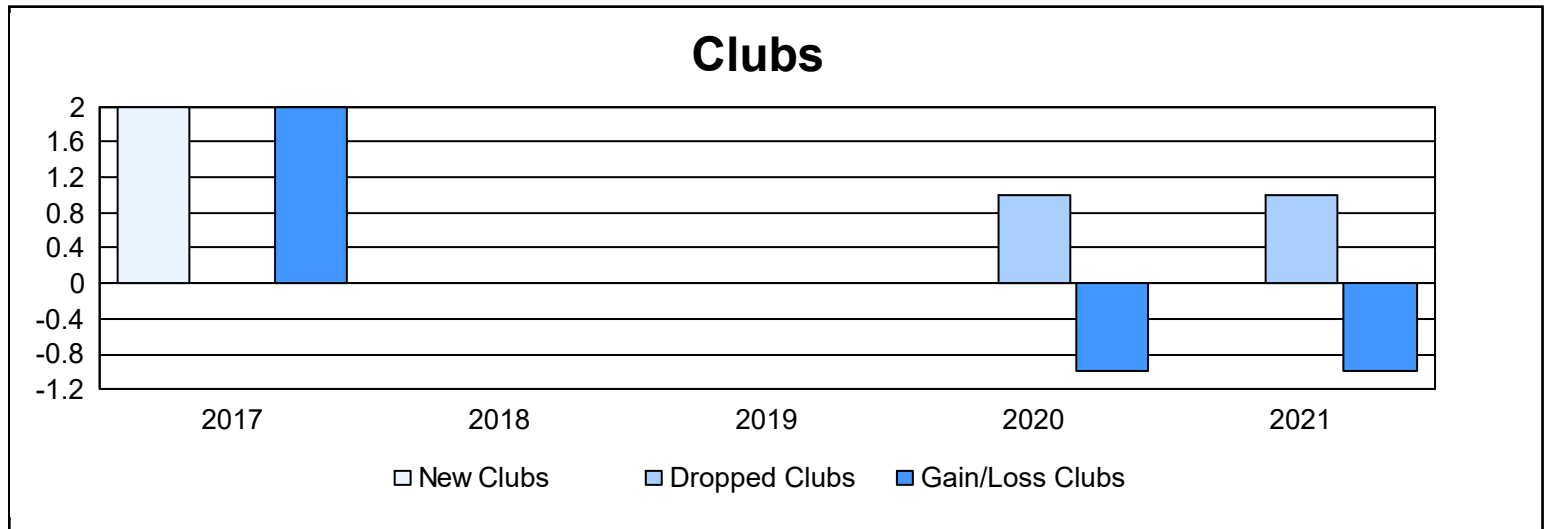

Year	New Clubs	Dropped Clubs	Gain/ Loss Clubs	New Members	Charter Members	Reinstate Members	Transfer Members	Total Member Added	Total Members Dropped	Gain/ Loss Members
2016-2017	2	0	2	77	49	10	15	151	156	-5
2017-2018	0	0	0	82	0	5	9	96	129	-33
2018-2019	0	0	0	75	1	13	7	96	143	-47
2019-2020	0	1	-1	54	2	2	15	73	109	-36
2020-2021	0	1	-1	67	5	4	22	98	114	-16
<b>Average</b>	<b>0</b>	<b>0</b>	<b>0</b>	<b>71</b>	<b>11</b>	<b>7</b>	<b>14</b>	<b>103</b>	<b>130</b>	<b>-27</b>

### Membership Composition June 2021 Cumulative