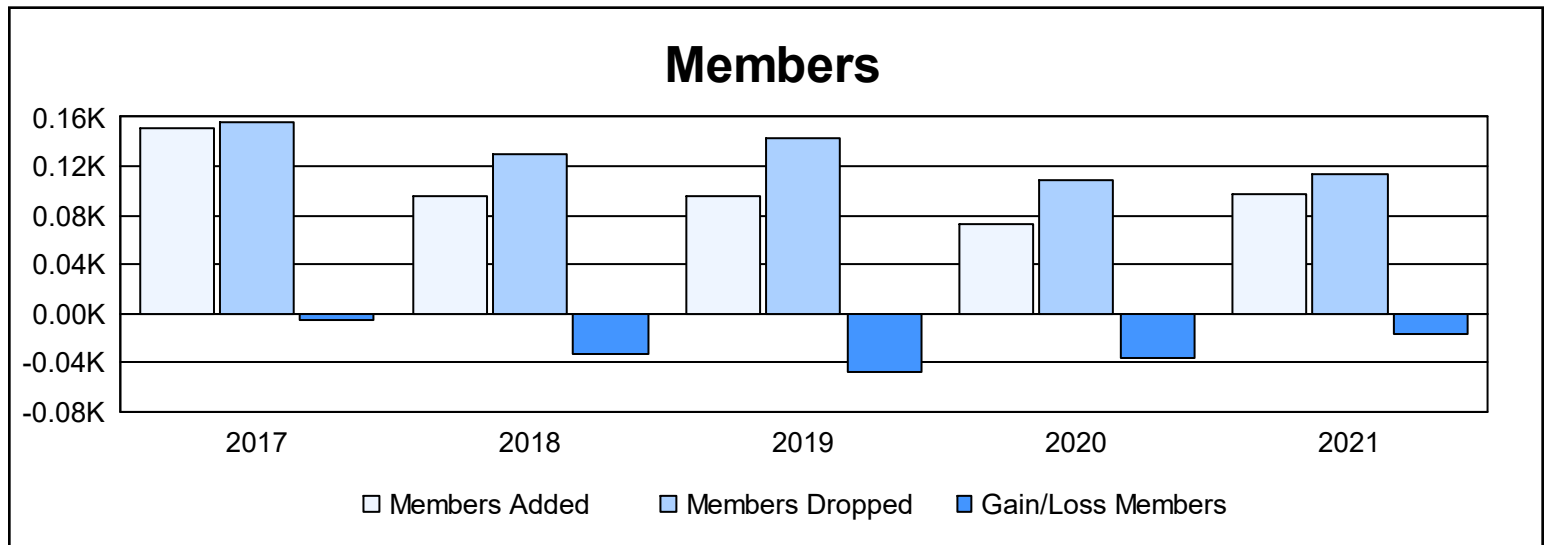

Year	New Clubs	Dropped Clubs	Gain/ Loss Clubs	New Members	Charter Members	Reinstate Members	Transfer Members	Total Member Added	Total Members Dropped	Gain/ Loss Members
2016-2017	2	0	2	77	49	10	15	151	156	-5
2017-2018	0	0	0	82	0	5	9	96	129	-33
2018-2019	0	0	0	75	1	13	7	96	143	-47
2019-2020	0	1	-1	54	2	2	15	73	109	-36
2020-2021	0	1	-1	67	5	4	22	98	114	-16
<b>Average</b>	<b>0</b>	<b>0</b>	<b>0</b>	<b>71</b>	<b>11</b>	<b>7</b>	<b>14</b>	<b>103</b>	<b>130</b>	<b>-27</b>

### Membership Composition June 2021 Cumulative