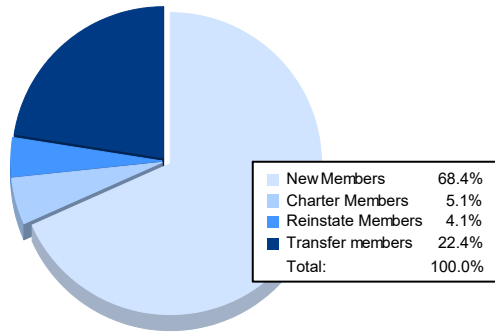

Year	New Clubs	Dropped Clubs	Gain/ Loss Clubs	New Members	Charter Members	Reinstate Members	Transfer Members	Total Member Added	Total Members Dropped	Gain/ Loss Members
2016-2017	2	0	2	77	49	10	15	151	156	-5
2017-2018	0	0	0	82	0	5	9	96	129	-33
2018-2019	0	0	0	75	1	13	7	96	143	-47
2019-2020	0	1	-1	54	2	2	15	73	109	-36
2020-2021	0	1	-1	67	5	4	22	98	114	-16
<b>Average</b>	<b>0</b>	<b>0</b>	<b>0</b>	<b>71</b>	<b>11</b>	<b>7</b>	<b>14</b>	<b>103</b>	<b>130</b>	<b>-27</b>

### Membership Composition June 2021 Cumulative